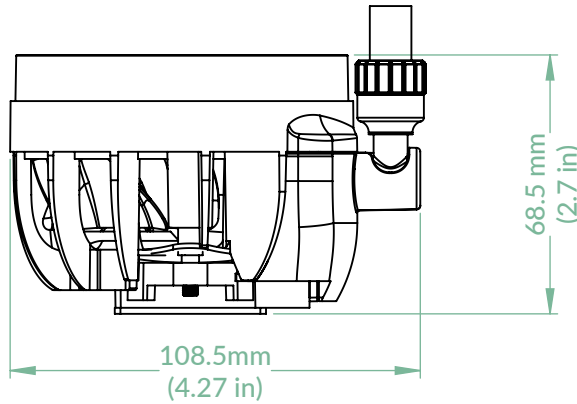

## Pump & VRM Fan

Top View

Scale 1:2

Rev. Date: 31/1/2024

Front View

Side View

Back View

Bottom View

Scale 1:2