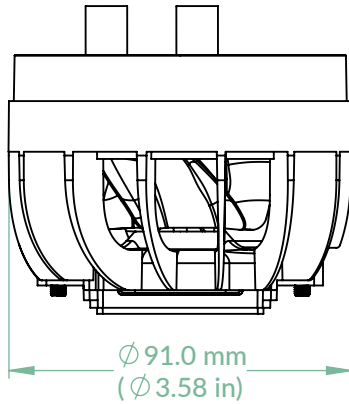

## Pump & VRM Fan

Top View

Scale 1:2

Rev. Date: 31/1/2024

Front View

Side View

Back View

Bottom View

Scale 1:2