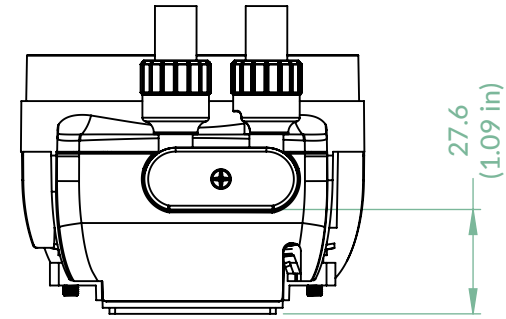

## Pump & VRM Fan

Top View

Scale 1:2

Rev. Date: 31/1/2024

Front View

Side View

Back View

Bottom View

Scale 1:2